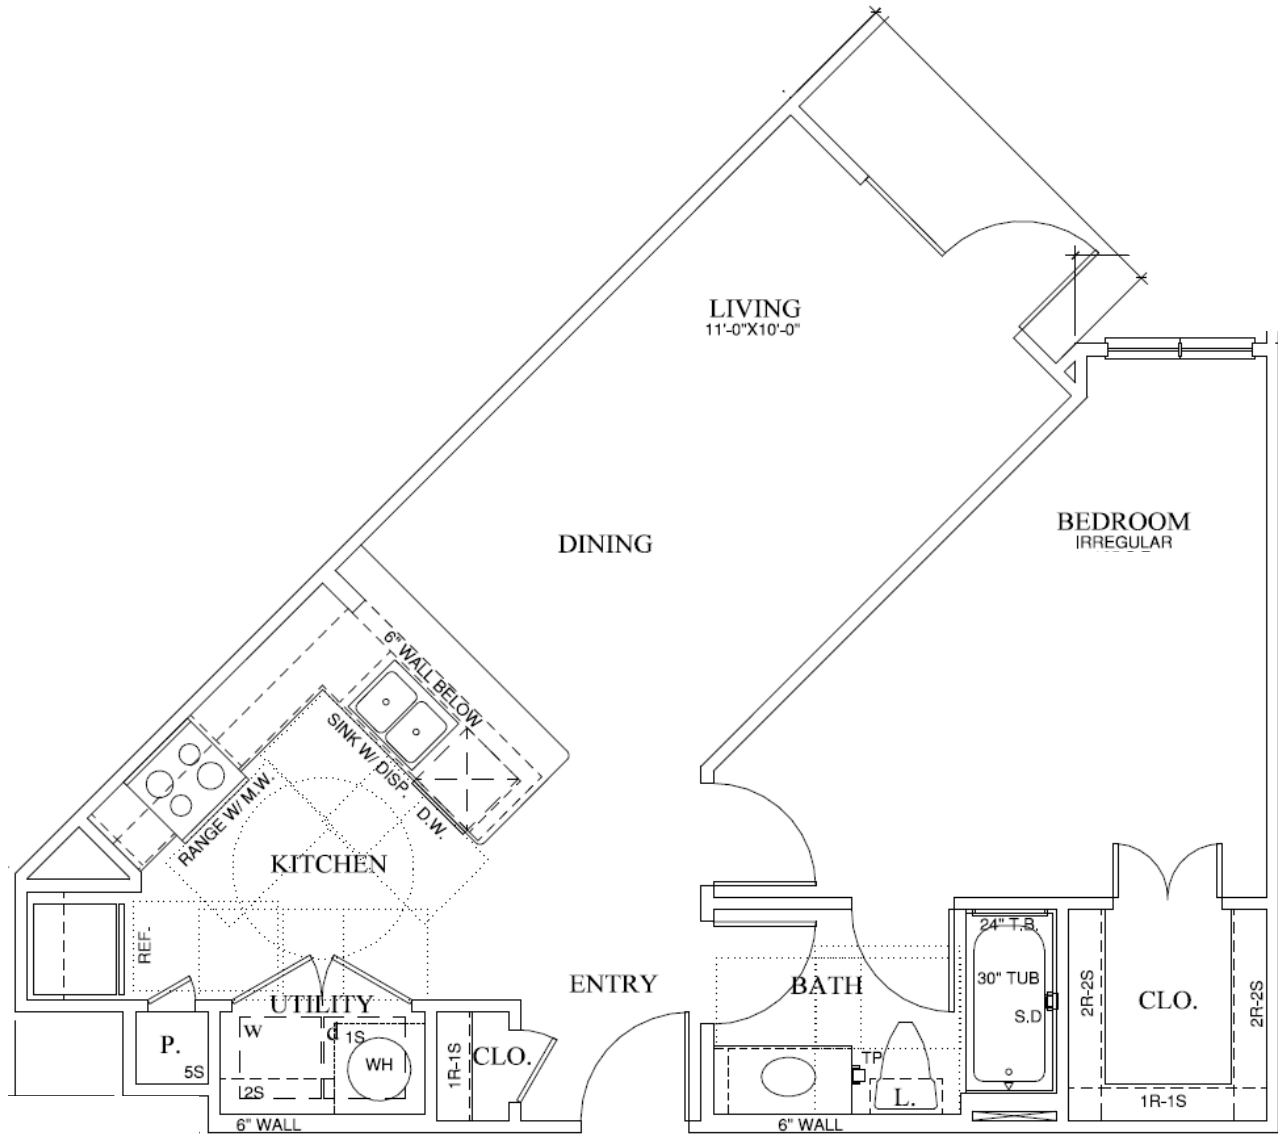

# PRAIRIE Gardens

APARTMENT HOMES

*Sage*

1 BEDROOM / 1 BATHROOM

690 SQFT